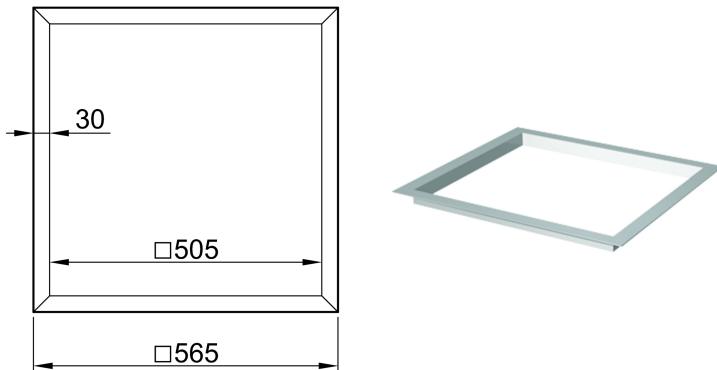

In-wall frame

Product information

Used with

- Connection box
 - 7601.80.20
- LipuLift-P-D/-DA/-DAP

Description

- Dimensions (width x height x depth): 565 x 565 x 15 mm