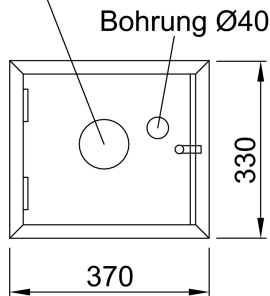

Connection box

Product information

Bohrung Ø92 für
Entsorgungsleitung 3"

Used with

- Grease separators
 - LipuMax-P-D/DM/DA
 - LipuJet-P-OD/RD/SD/OM/OMP/RM/RMP
 - LipuJet-S-OD/RD/SD/OM/OMP/RM/RMP
- Stach seperators FapuMax-P-DA
- Oil separators Coalisator-P
- LipuLift-P-D/-DA/-DAP

Description

- For evacuation connection DN 80
- Made from stainless steel, material grade 304
- "On wall" version
- Door stop
 - Choice of left or right
 - Lockable door
- Dimensions (width x height x depth): 370 x 330 x 250 mm