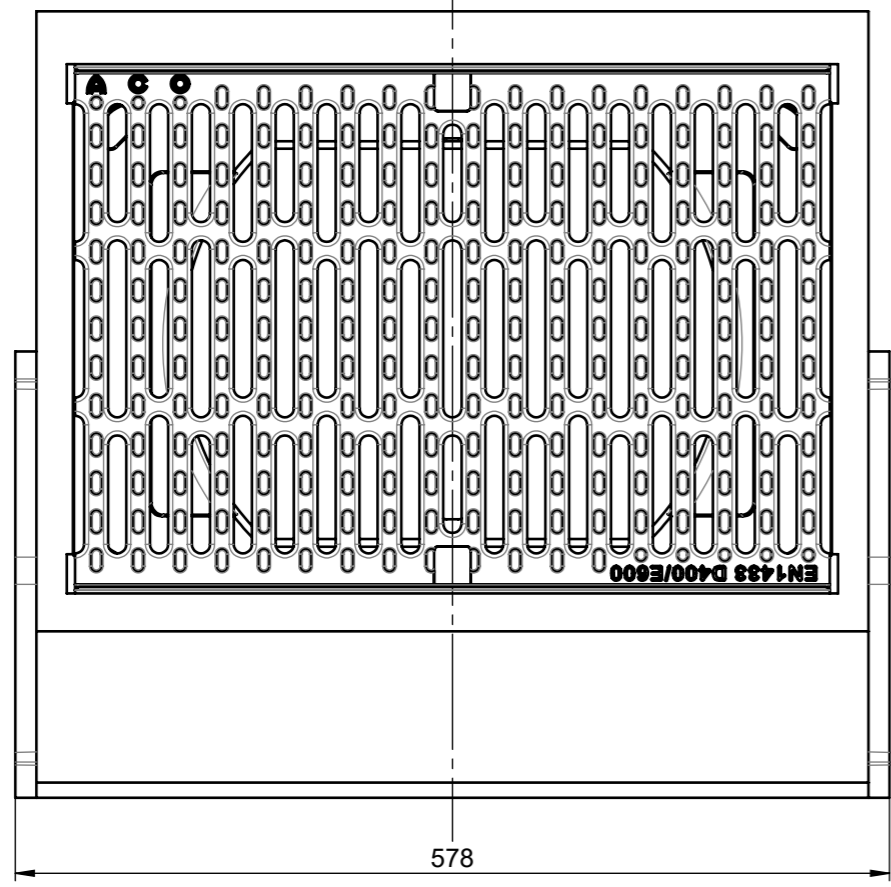

1 2 3 4 5 6 7 8

A
B
C
D
E
F

SCALE 1 : 10

material number: 3000408
local article number: 299118

 ACO Ahlmann SE & Co. KG Am Ahlmannkai 24782 Büdelsdorf www.aco.com	drawing-no.: 1112494-M	index: 003	documenttype: marketing drw.
	created by: rshetty	reviewed by: rshetty	projection: ISO-E  scale: 1:5
title: ACO Kerb drain 299118-RSX EK-OT with Adapter plate PRC and Grating 299118-RSX EK-OT mit Adapterplatte PRC und Rost			serial-released
The reproduction, distribution and utilization of this document as well as the communication of its contents to others without express authorization is prohibited. Offenders will be held liable for the payment of damages. All rights reserved in the event of the grant of a patent, utility model or design. Observe copyright by ISO 16016			release date: 30.08.2022
			sheet: 1/1