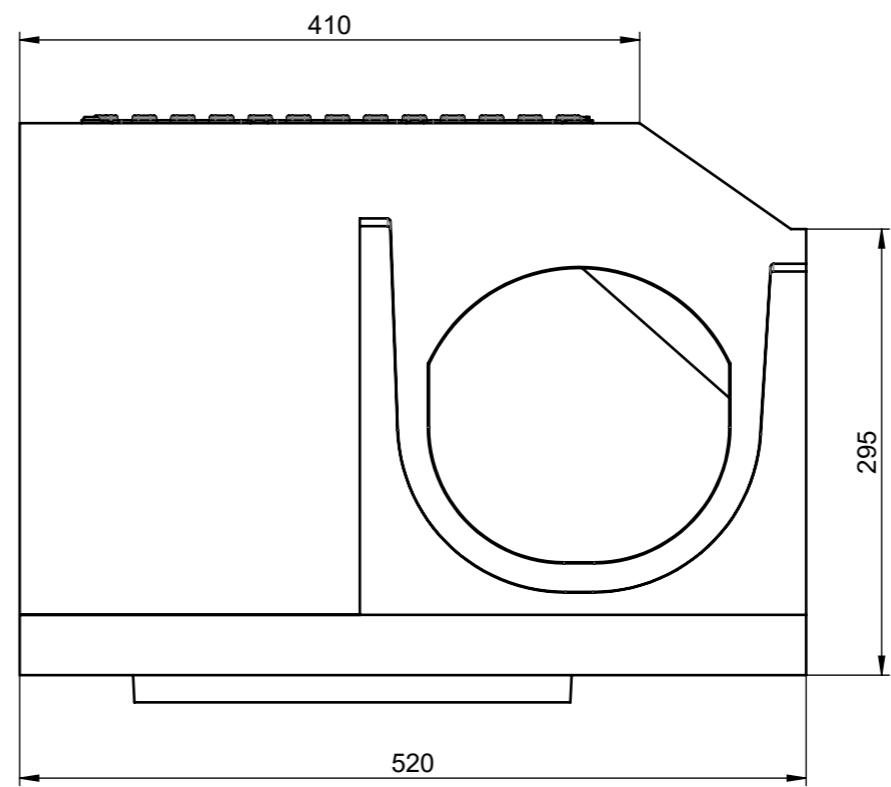

1 2 3 4 5 6 7 8

A
B
C
D
E
F

SCALE 1 : 10

material number: 3000408
local article number: 299118

 ACO Ahlmann SE & Co. KG Am Ahlmannkai 24782 Büdelsdorf www.aco.com	drawing-no.: 1112494-M	index: 003	documenttype: marketing drw.
	created by: rshetty	reviewed by: rshetty	projection: ISO-E  scale: 1:5
title: ACO Kerb drain 299118-RSX EK-OT with Adapter plate PRC and Grating 299118-RSX EK-OT mit Adapterplatte PRC und Rost			serial-released
The reproduction, distribution and utilization of this document as well as the communication of its contents to others without express authorization is prohibited. Offenders will be held liable for the payment of damages. All rights reserved in the event of the grant of a patent, utility model or design. Observe copyright by ISO 16016			release date: 30.08.2022
			sheet: 1/1