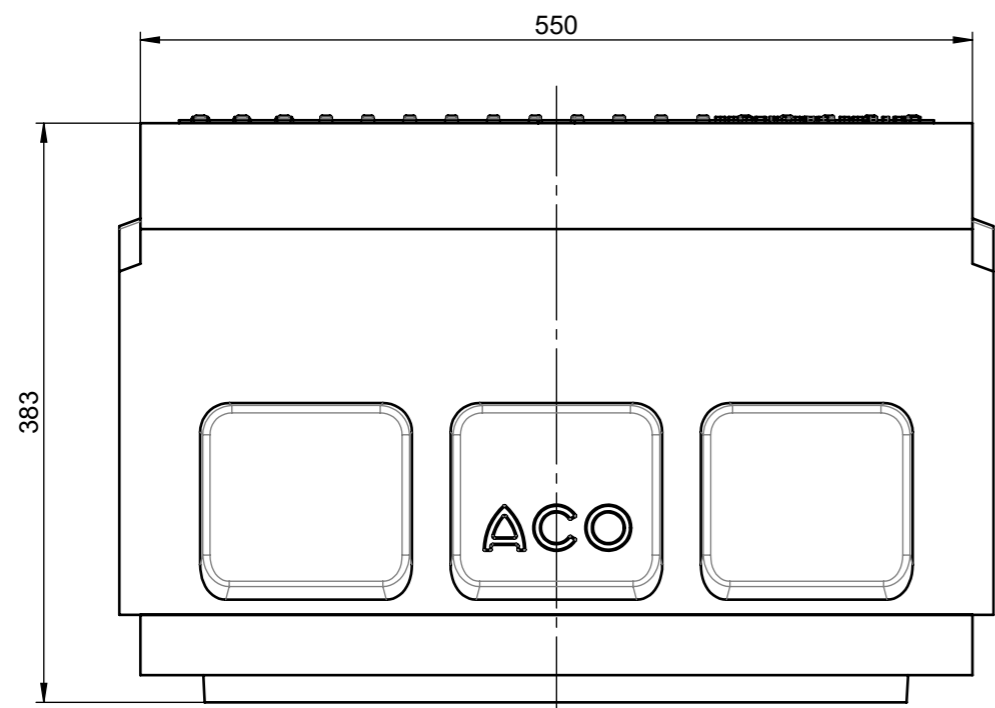

1 2 3 4 5 6 7 8

A
B
C
D
E
F

SCALE 1 : 10

material number: 3000408
local article number: 299118

 ACO Ahlmann SE & Co. KG Am Ahlmannkai 24782 Büdelsdorf www.aco.com	drawing-no.: 1112494-M	index: 003	documenttype: marketing drw.
	created by: rshetty	reviewed by: rshetty	projection: ISO-E  scale: 1:5
title: ACO Kerb drain 299118-RSX EK-OT with Adapter plate PRC and Grating 299118-RSX EK-OT mit Adapterplatte PRC und Rost			serial-released
The reproduction, distribution and utilization of this document as well as the communication of its contents to others without express authorization is prohibited. Offenders will be held liable for the payment of damages. All rights reserved in the event of the grant of a patent, utility model or design. Observe copyright by ISO 16016			release date: 30.08.2022
			sheet: 1/1