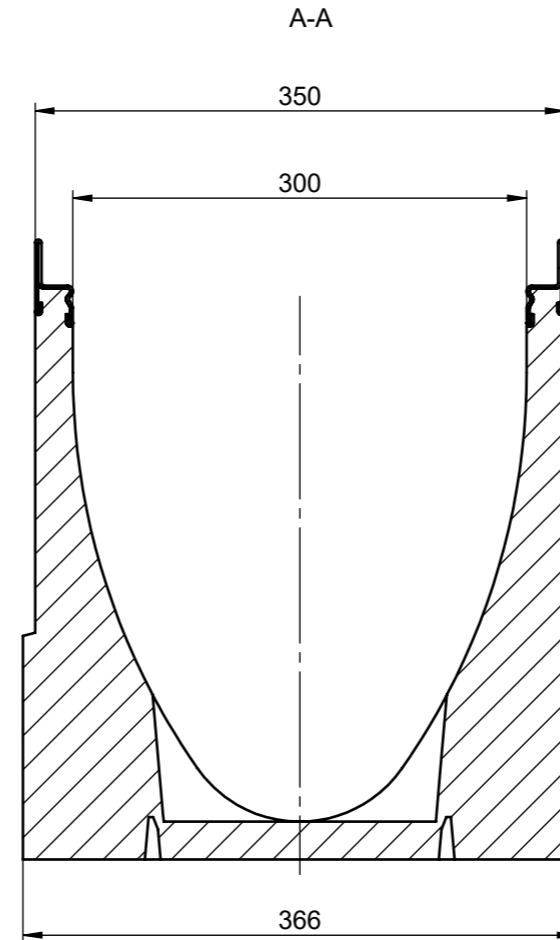

SCALE 1 : 10

material number: 2004487

local article number: 13642

 ACO Ahlmann SE & Co. KG Am Ahlmannkai 24782 Büdelsdorf www.aco.com	drawing-no.: <b>1063104-M</b>	index: <b>002</b>	documenttype: marketing drw.
	created by: rshetty	reviewed by: rshetty	projection: ISO-E 
title: <b>Multiline</b> <b>Channel V300E 0.5m 5.1 with stainless steel rail</b> <b>Rinne V300E 0,5m 5.1 mit Edelstahlzarge</b>			<b>serial-released</b>
<small>The reproduction, distribution and utilization of this document as well as the communication of its contents to others without express authorization is prohibited. Offenders will be held liable for the payment of damages. All rights reserved in the event of the grant of a patent, utility model or design. Observe copyright by ISO 16016</small>			release date: <b>30.08.2022</b>
			sheet: <b>1/1</b>