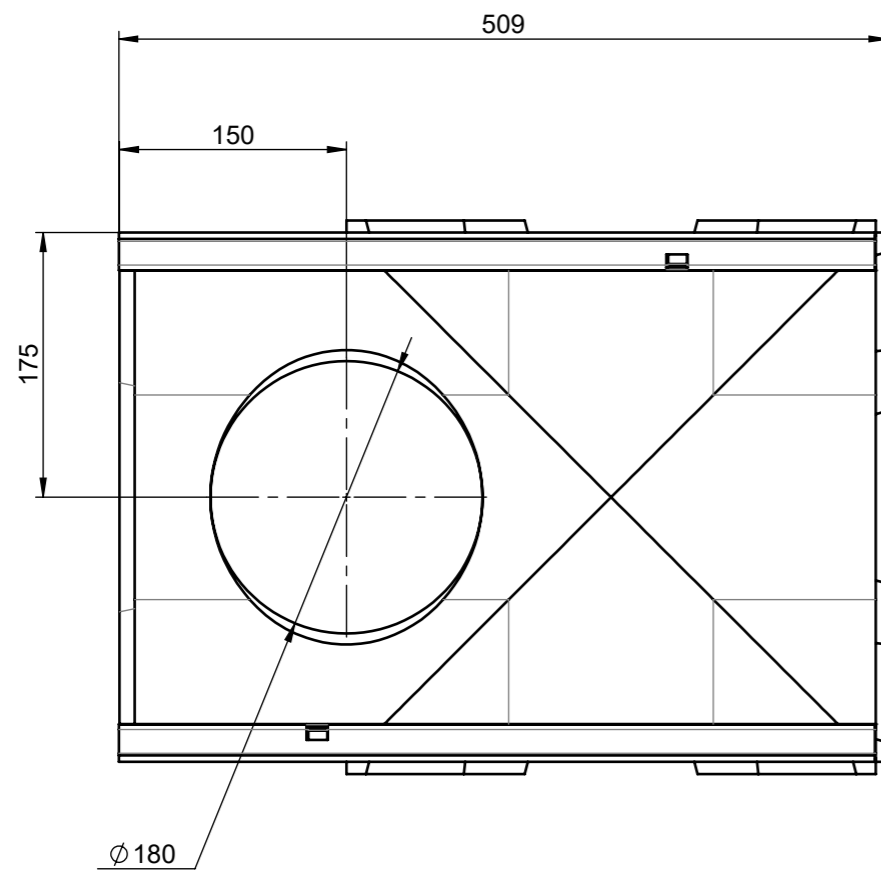

SCALE 1 : 10

material number: 2004487

local article number: 13642

 ACO Ahlmann SE & Co. KG Am Ahlmannkai 24782 Büdelsdorf www.aco.com	drawing-no.: <b>1063104-M</b>	index: <b>002</b>	documenttype: marketing drw.
	created by: rshetty	reviewed by: rshetty	projection: ISO-E 
title: <b>Multiline</b> <b>Channel V300E 0.5m 5.1 with stainless steel rail</b> <b>Rinne V300E 0,5m 5.1 mit Edelstahlzarge</b>			<b>serial-released</b>
<small>The reproduction, distribution and utilization of this document as well as the communication of its contents to others without express authorization is prohibited. Offenders will be held liable for the payment of damages. All rights reserved in the event of the grant of a patent, utility model or design. Observe copyright by ISO 16016</small>			release date: <b>30.08.2022</b>
			sheet: <b>1/1</b>