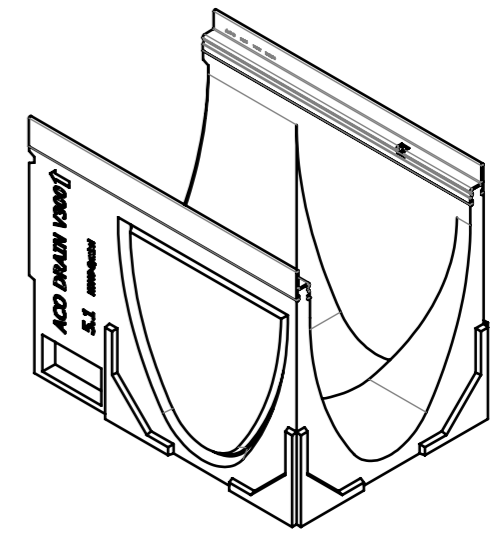

SCALE 1 : 10

material number: 2004487

local article number: 13642

 ACO Ahlmann SE & Co. KG Am Ahlmannkai 24782 Büdelsdorf www.aco.com	drawing-no.: <b>1063104-M</b>	index: <b>002</b>	documenttype: marketing drw.
	created by: rshetty	reviewed by: rshetty	projection: ISO-E 
title: <b>Multiline</b> <b>Channel V300E 0.5m 5.1 with stainless steel rail</b> <b>Rinne V300E 0,5m 5.1 mit Edelstahlzarge</b>			<b>serial-released</b>
<small>The reproduction, distribution and utilization of this document as well as the communication of its contents to others without express authorization is prohibited. Offenders will be held liable for the payment of damages. All rights reserved in the event of the grant of a patent, utility model or design. Observe copyright by ISO 16016</small>			release date: <b>30.08.2022</b>
			sheet: <b>1/1</b>