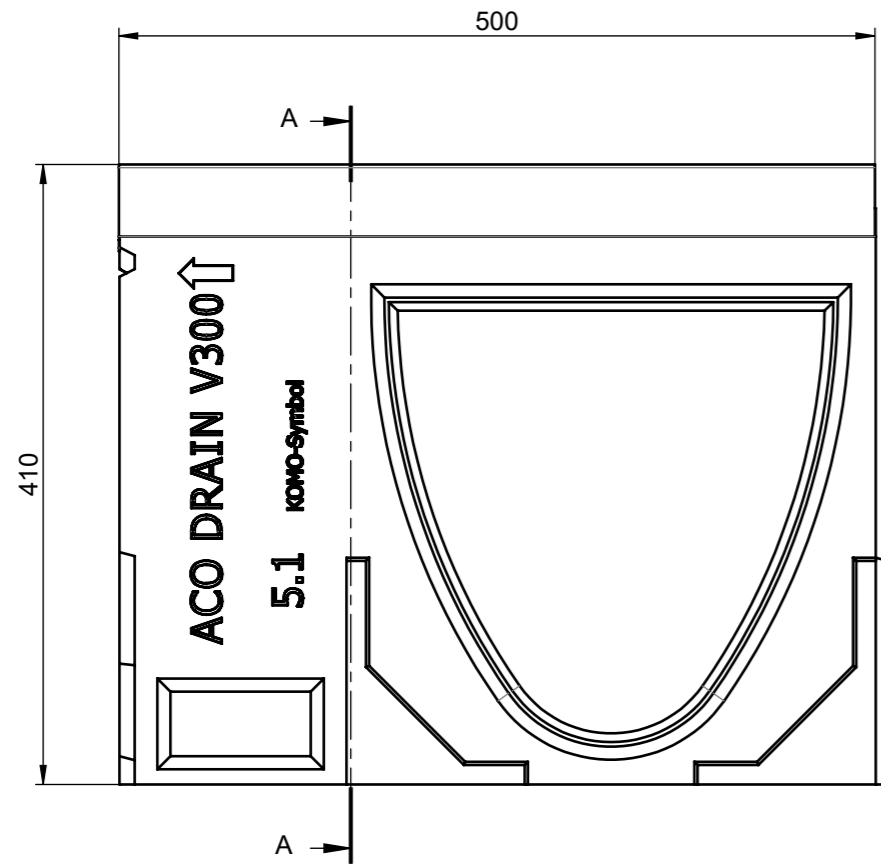

SCALE 1 : 10

material number: 2004487

local article number: 13642

 ACO Ahlmann SE & Co. KG Am Ahlmannkai 24782 Büdelsdorf www.aco.com	drawing-no.: <b>1063104-M</b>	index: <b>002</b>	documenttype: marketing drw.
	created by: rshetty	reviewed by: rshetty	projection: ISO-E 
title: <b>Multiline</b> <b>Channel V300E 0.5m 5.1 with stainless steel rail</b> <b>Rinne V300E 0,5m 5.1 mit Edelstahlzarge</b>			<b>serial-released</b>
<small>The reproduction, distribution and utilization of this document as well as the communication of its contents to others without express authorization is prohibited. Offenders will be held liable for the payment of damages. All rights reserved in the event of the grant of a patent, utility model or design. Observe copyright by ISO 16016</small>			release date: <b>30.08.2022</b>
			sheet: <b>1/1</b>