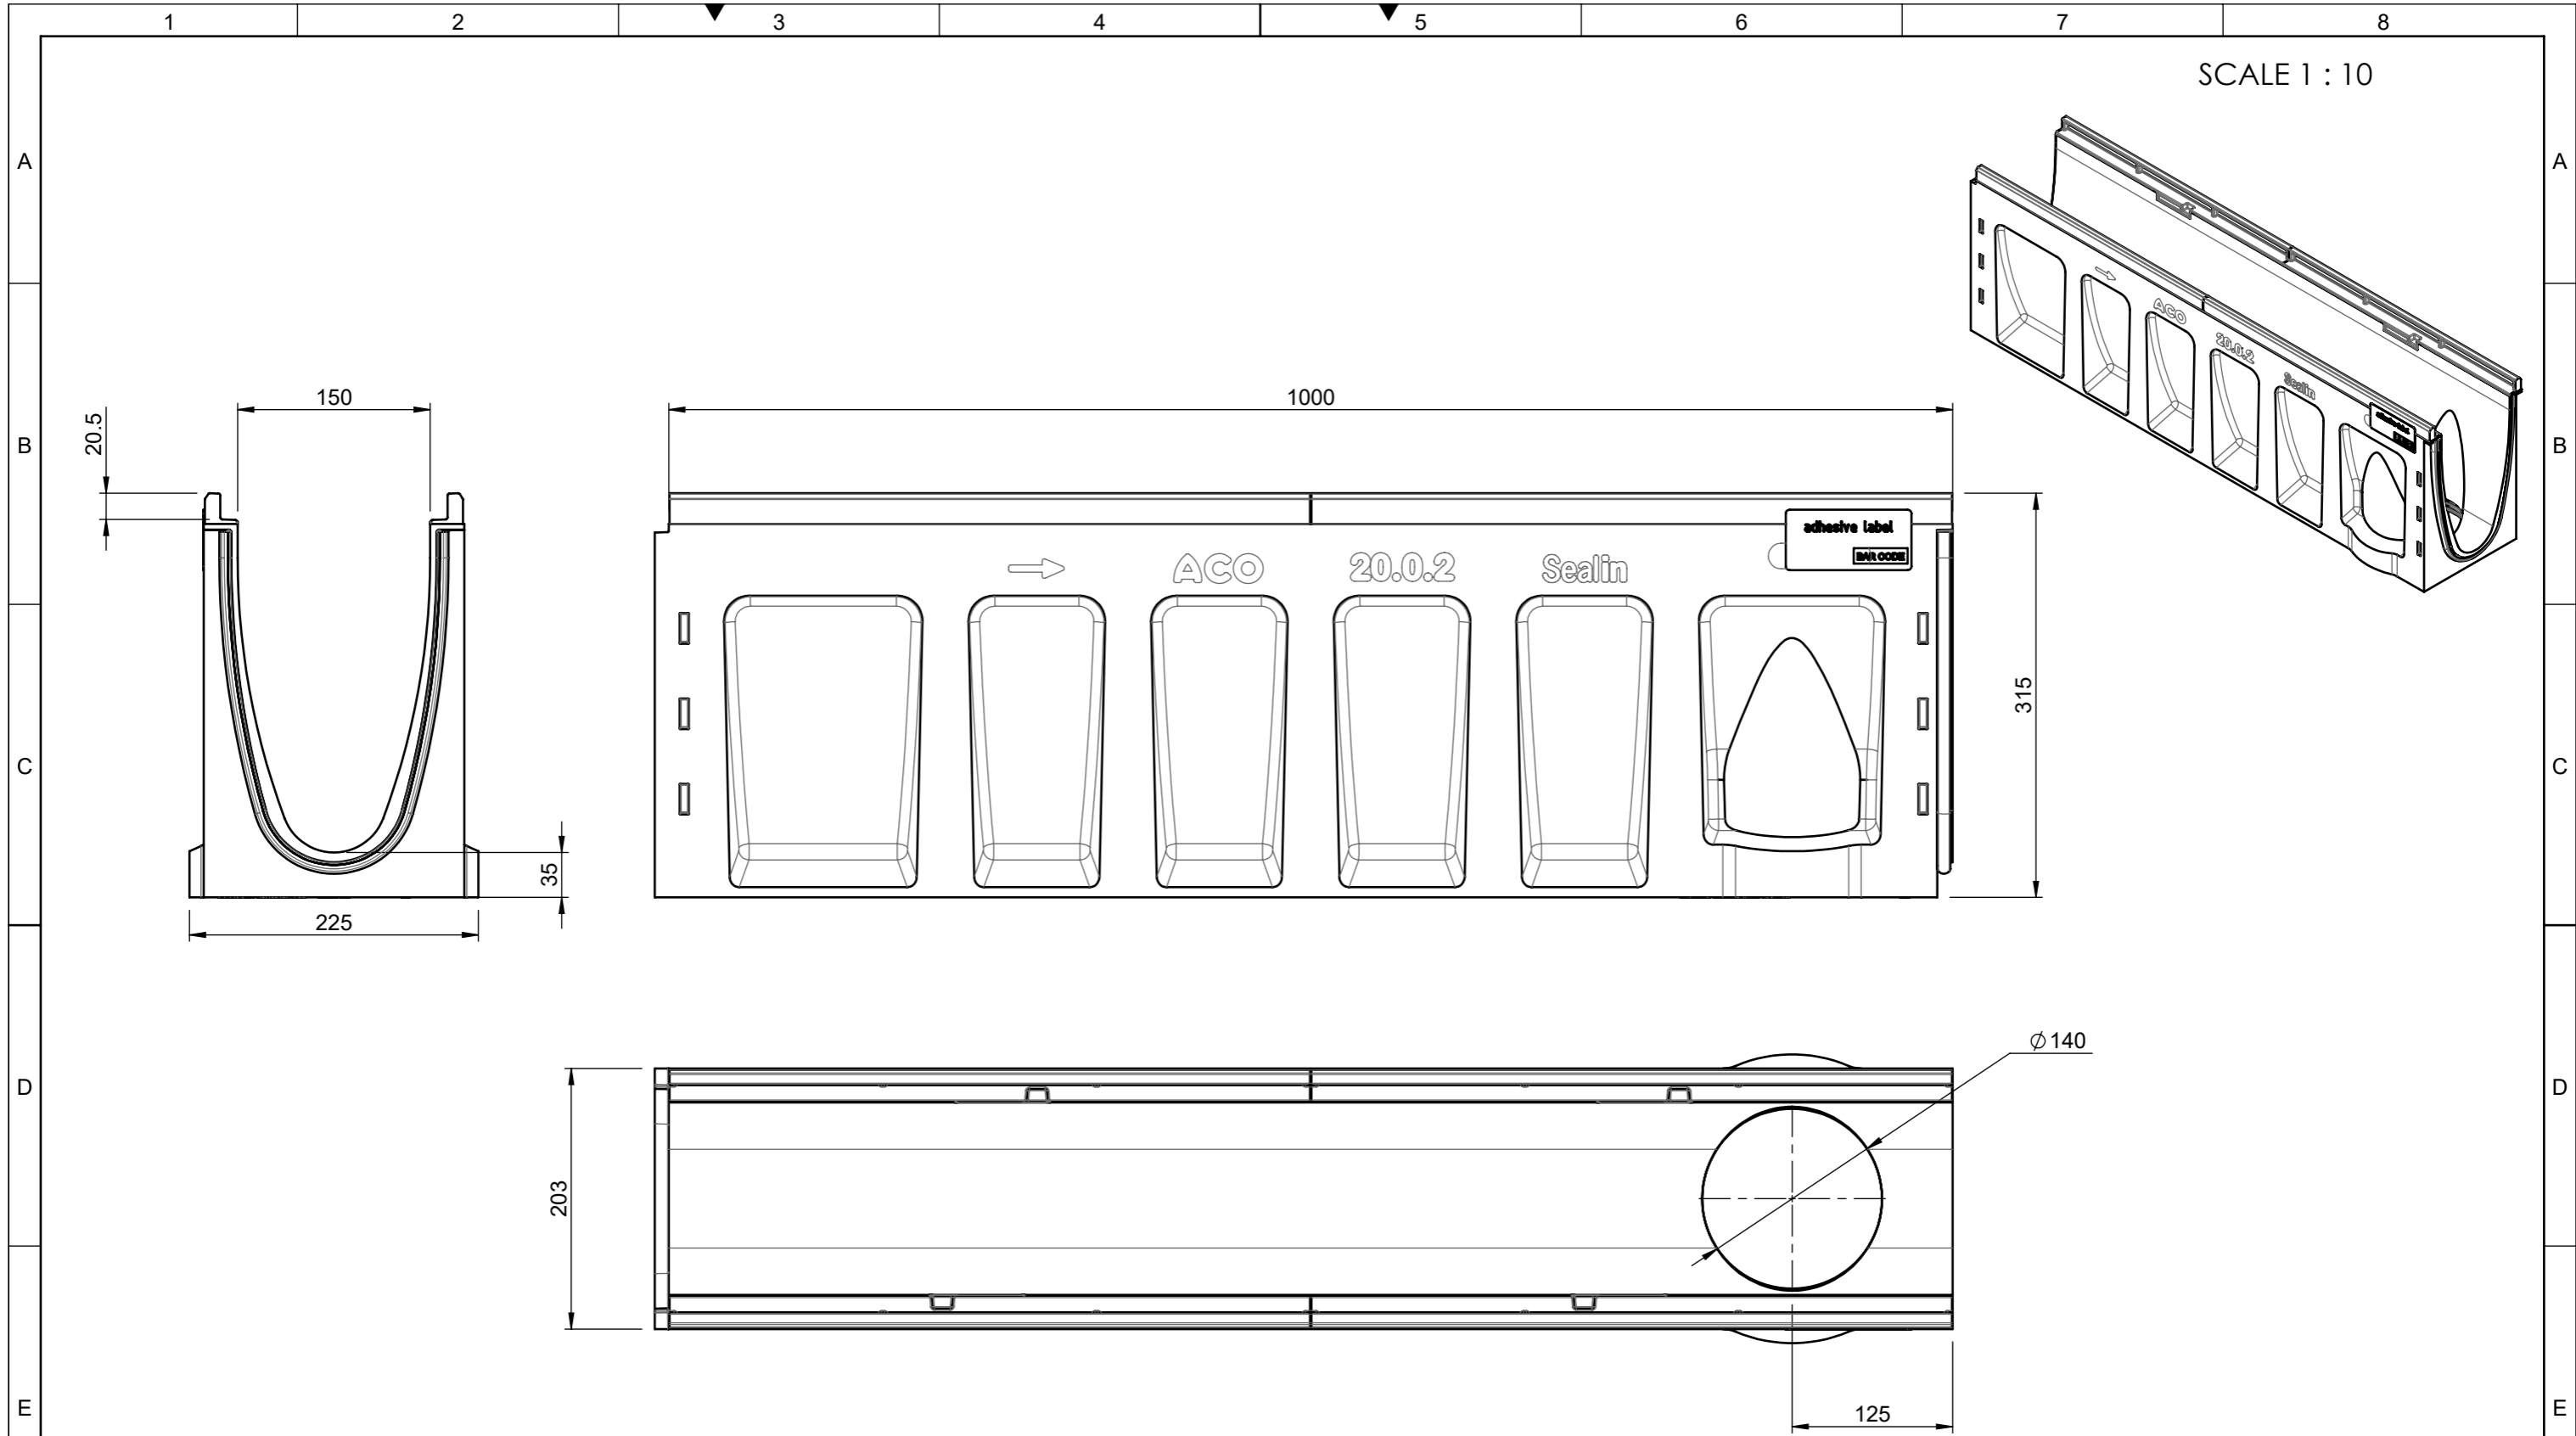

SCALE 1 : 10

material number: 3000726  
 local article number: 152274

|  |                                  |                         |  |
|--|----------------------------------|-------------------------|--|
|  ACO Serverin Ahlmann<br>GmbH & Co. KG<br>Am Ahlmannkai<br>24782 Büdelsdorf<br>www.aco.com  | drawing-no.:<br><b>1046184-M</b> | index:<br><b>003</b>    | documenttype:<br>marketing drw.  |
|  | created by:<br>rkumar            | reviewed by:<br>vshetty | projection: ISO-E<br> |
| title:<br>PowerDrain<br>Channel PowerDrain Seal in V150G 20.0.2<br>Rinnenkörper PowerDrain Seal in V150G 20.0.2  |                                  |                         | serial-released  |
| The reproduction, distribution and utilization of this document as well as the communication of its contents to others without express authorization is prohibited. Offenders will be held liable for the payment of damages. All rights reserved in the event of the grant of a patent, utility model or design. Observe copyright by ISO 16016 |                                  |                         | release date:<br>17.02.2022  |
|  |                                  |                         | sheet:<br>1/1  |