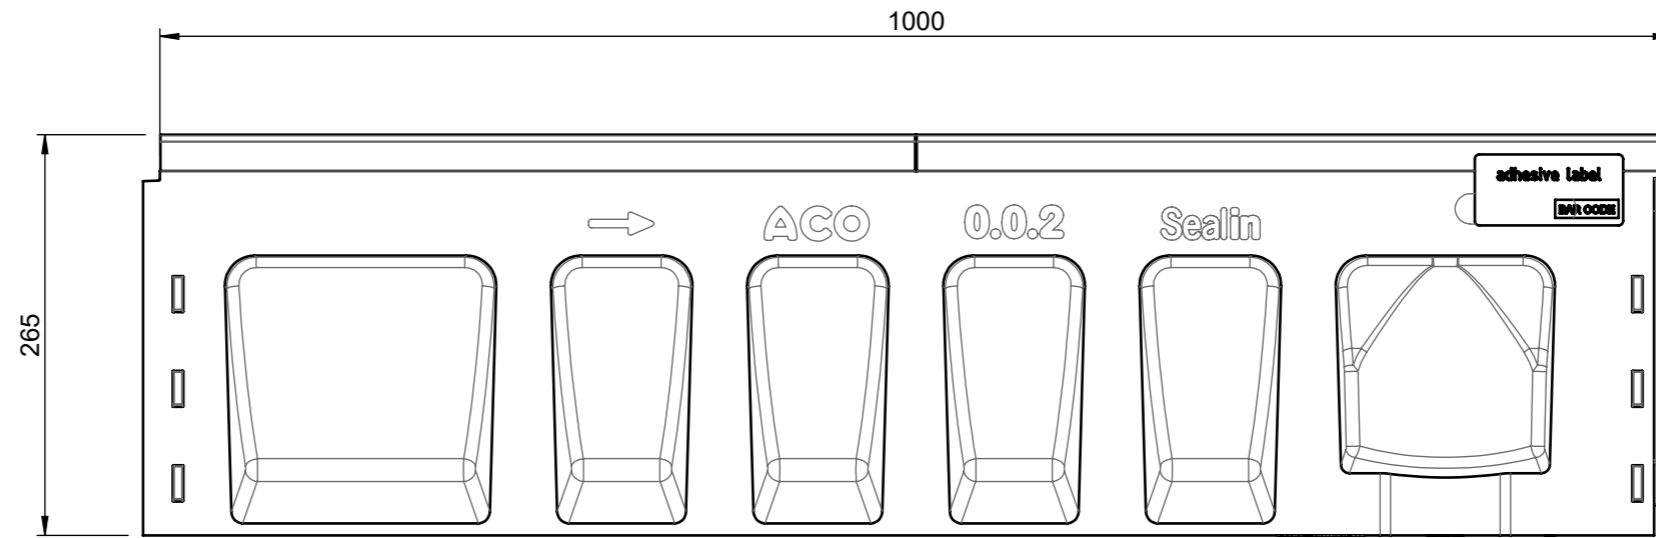

SCALE 1 : 10

material number: 3000548  
local article number: 152434

|  |                         |                                  |                             |                                 |
|--|-------------------------|----------------------------------|-----------------------------|---------------------------------|
|  ACO Serverin Ahlmann<br>GmbH & Co. KG<br>Am Ahlmannkai<br>24782 Büdelsdorf<br>www.aco.com  | created by:<br>rkumar   | drawing-no.:<br><b>1081241-M</b> | index:<br><b>003</b>        | documenttype:<br>marketing drw. |
|  | reviewed by:<br>vshetty | projection: ISO-E                | scale:<br>1:5               |                                 |
| title:<br>PowerDrain<br>Channel PowerDrain Seal in V200G 0.0.2<br>Rinnenkörper PowerDrain Seal in V200G 0.0.2  |                         |                                  |                             | serial-released                 |
| The reproduction, distribution and utilization of this document as well as the communication of its contents to others without express authorization is prohibited. Offenders will be held liable for the payment of damages. All rights reserved in the event of the grant of a patent, utility model or design. Observe copyright by ISO 16016 |                         |                                  | release date:<br>17.02.2022 | sheet:<br>1/1                   |