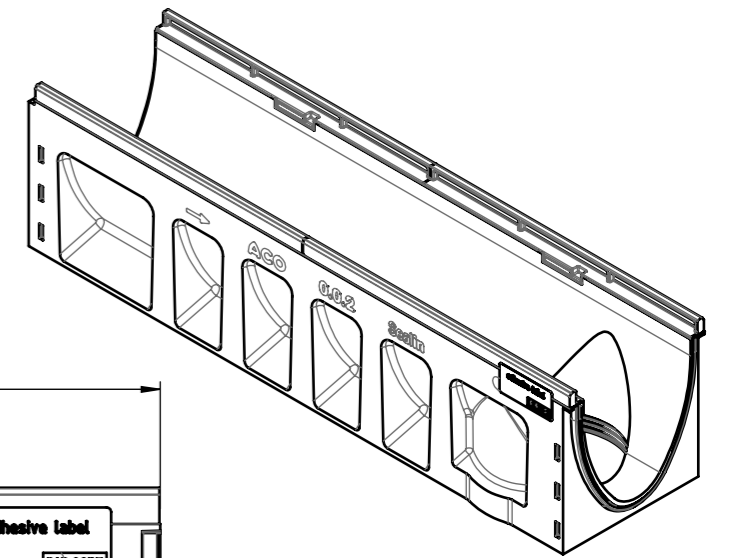

SCALE 1 : 10

material number: 3000548  
local article number: 152434

|  |                         |                                  |                             |                                 |
|--|-------------------------|----------------------------------|-----------------------------|---------------------------------|
|  ACO Serverin Ahlmann<br>GmbH & Co. KG<br>Am Ahlmannkai<br>24782 Büdelsdorf<br>www.aco.com  | created by:<br>rkumar   | drawing-no.:<br><b>1081241-M</b> | index:<br><b>003</b>        | documenttype:<br>marketing drw. |
|  | reviewed by:<br>vshetty | projection: ISO-E                | scale:<br>1:5               |                                 |
| title:<br>PowerDrain<br>Channel PowerDrain Seal in V200G 0.0.2<br>Rinnenkörper PowerDrain Seal in V200G 0.0.2  |                         |                                  |                             | serial-released                 |
| The reproduction, distribution and utilization of this document as well as the communication of its contents to others without express authorization is prohibited. Offenders will be held liable for the payment of damages. All rights reserved in the event of the grant of a patent, utility model or design. Observe copyright by ISO 16016 |                         |                                  | release date:<br>17.02.2022 | sheet:<br>1/1                   |