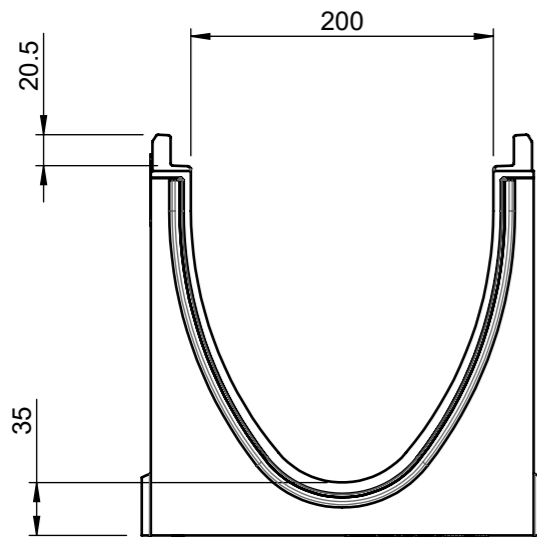

SCALE 1 : 10

material number: 3000548  
local article number: 152434

|  |                         |                                  |                             |                                 |
|--|-------------------------|----------------------------------|-----------------------------|---------------------------------|
|  ACO Serverin Ahlmann<br>GmbH & Co. KG<br>Am Ahlmannkai<br>24782 Büdelsdorf<br>www.aco.com  | created by:<br>rkumar   | drawing-no.:<br><b>1081241-M</b> | index:<br><b>003</b>        | documenttype:<br>marketing drw. |
|  | reviewed by:<br>vshetty | projection: ISO-E                | scale:<br>1:5               |                                 |
| title:<br>PowerDrain<br>Channel PowerDrain Seal in V200G 0.0.2<br>Rinnenkörper PowerDrain Seal in V200G 0.0.2  |                         |                                  |                             | serial-released                 |
| The reproduction, distribution and utilization of this document as well as the communication of its contents to others without express authorization is prohibited. Offenders will be held liable for the payment of damages. All rights reserved in the event of the grant of a patent, utility model or design. Observe copyright by ISO 16016 |                         |                                  | release date:<br>17.02.2022 | sheet:<br>1/1                   |