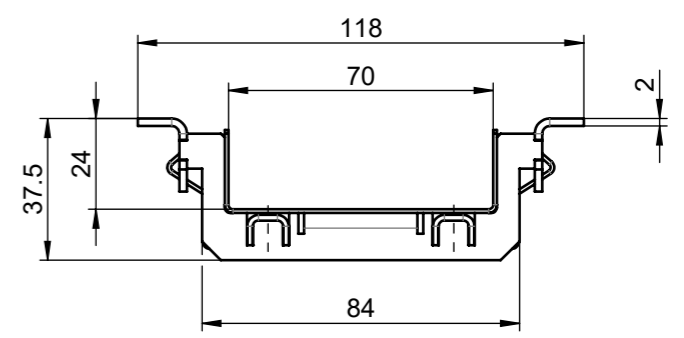

SCALE 1 : 10

1 : 2

local article number: 310315

	ACO Hochbau Vertrieb GmbH 24755 Rendsburg, Postfach 320 Tel. +49 4331 354-410 Fax. +49 4331 354-360 www.aco-hochbau.de	drawing-no.: 1067363-M	index: 001	documenttype: marketing drw.
	created by: jvakayil	reviewed by: plingner	projection: ISO-E 	scale: 1:5
title: ACO Self Platform Design grating with tray 1000mm x 20mm Design Rost mit Wanne 1000mm x 20mm			release date: 2019-09-23 13:51	sheet: 1/1
<small>The reproduction, distribution and utilization of this document as well as the communication of its contents to others without express authorization is prohibited. Offenders will be held liable for the payment of damages. All rights reserved in the event of the grant of a patent, utility model or design. Observe copyright by ISO 16016</small>				