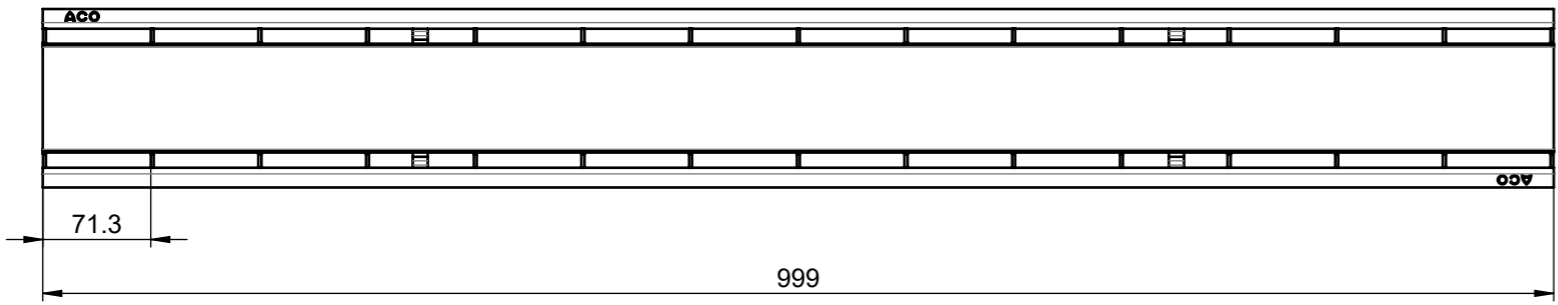

SCALE 1 : 10

1 : 2

local article number: 310315

	ACO Hochbau Vertrieb GmbH 24755 Rendsburg, Postfach 320 Tel. +49 4331 354-410 Fax. +49 4331 354-360 www.aco-hochbau.de	drawing-no.: 1067363-M	index: 001	documenttype: marketing drw.
	created by: jvakayil	reviewed by: plingner	projection: ISO-E 	scale: 1:5
title: ACO Self Platform Design grating with tray 1000mm x 20mm Design Rost mit Wanne 1000mm x 20mm			release date: 2019-09-23 13:51	sheet: 1/1
<small>The reproduction, distribution and utilization of this document as well as the communication of its contents to others without express authorization is prohibited. Offenders will be held liable for the payment of damages. All rights reserved in the event of the grant of a patent, utility model or design. Observe copyright by ISO 16016</small>				